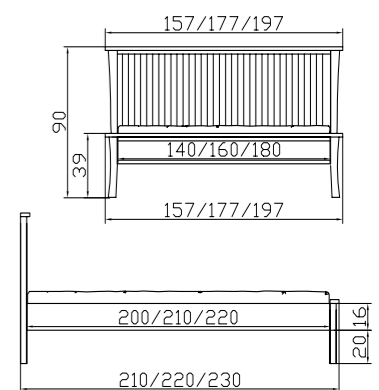

Sari bedside table
Solid oak brush-finished,
natural oiled

Drawer with telescopic-
runners /base unit

Dimension/cm

140, 160, 180
200, 210, 220

90/50/103

45/40/55

**Nias
Miroy
Cura**

Bank
Standspiegel
Nachttisch