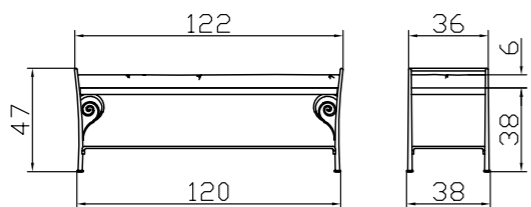

Lozza Bank
Eisen teilmassiv silver-
Schaumstoffkissen gepolstert,
Baumwollbezug écru abnehmbar

Ino Nachttisch
Eisen teilmassiv silver/
Glas

Luigi Herrendiener
Eisen teilmassiv silver

Lozza banquette
Fer partiellement massif
silver- coussin en mousse,
housse en coton écru amovible

Ino table de nuit
Fer partiellement massif
silver/verre

Luigi valet
Fer partiellement massif
silver

Lozza bench
Iron partial massive silver
Foam cushion, cover cotton
offwhite removable

Ino bedside table
Iron partial massive
silver/glass

Luigi dressboy
Iron partial massive silver

Dimension/cm
122/38/47

50/30/49

50/29/100