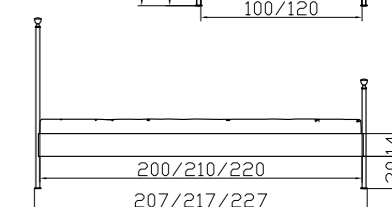

Lurano Bett
Eisen schmiedeisenfarbig
Eisen antik weiss
Breiten
Längen

Lurano lit
Teinté fer forgé
Fer blanc antique
Largeurs
Longueurs

Lurano bed
Wrought ironcoloured
Iron antique white
Widths
Lengths

Dimension/cm
100, 120, 140, 160, 180
200, 210, 220

Rialto Nachttisch
Eisen teilmassiv schmiedeisenfarbig/Glas
Eisen antik weiss/Glas

Rialto table de nuit
Fer partiellement massif teiné fer forgé/verre
Fer blanc antique/verre

Rialto bedside table
Partial solid iron wrought ironcoloured/glass
Iron antique white/glass

40/35/45

Talu Himmelhalter
Massiveisen handgeschmiedet antik weiss

Talu support voileage
Fer forgé à la main blanc antique

Talu holder sheer curtain
Solid iron handforged antique white

75/33

Ciel Himmel-Stoff
Baumwolle weiss

Ciel voileage
Coton blanc

Ciel sheer curtain
Cotton white

135/500