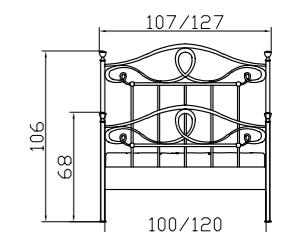

Lurano Bett
Eisen schmiedeisenfarbig
Eisen antik weiss
Breiten
Längen

Lurano lit
Teinté fer forgé
Fer blanc antique
Largeurs
Longueurs

Lurano bed
Wrought ironcoloured
Iron antique white
Widths
Lengths

Dimension/cm
100, 120, 140, 160, 180
200, 210, 220

Rialto Nachttisch
Eisen teilmassiv schmiedeisenfarbig/Glas
Eisen antik weiss/Glas

Rialto table de nuit
Fer partiellement massif teiné fer forgé/verre
Fer blanc antique/verre

Rialto bedside table
Partial solid iron wrought ironcoloured/glass
Iron antique white/glass

40/35/45

Talu Himmelhalter
Massiveisen handgeschmiedet antik weiss

Talu support voileage
Fer forgé à la main blanc antique

Talu holder sheer curtain
Solid iron handforged antique white

75/33

Ciel Himmel-Stoff
Baumwolle weiss

Ciel voileage
Coton blanc

Ciel sheer curtain
Cotton white

135/500